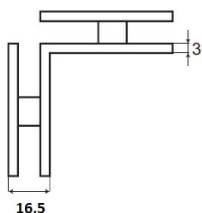

PRODUCT SHEET

Description:

Glass Clamp "Berni", 90DG, SS-Look, Glass/Glass, 44x44x16,5mm Square Corners, 8-10mm Glass, Glass Mounted By \varnothing 14mm, Drilling, Brass Material

Item number:

15.23.661-0

Units	Box	Carton	HS Code	Barcode
Pcs.		50	8302419000	 5704866477833