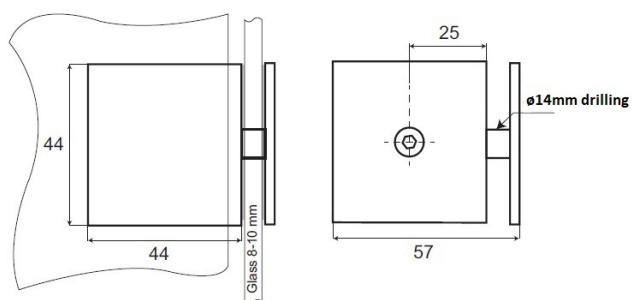

PRODUCT SHEET

Description:

Glass Clamp "Berni", 90DG, SS-Look, Glass/Glass, 44x44x16,5mm Square Corners, 8-10mm Glass, Glass Mounted By \varnothing 14mm, Drilling, Brass Material

Item number:

15.23.661-0

Units	Box	Carton	HS Code	Barcode
Pcs.		50	8302419000	 5704866477833